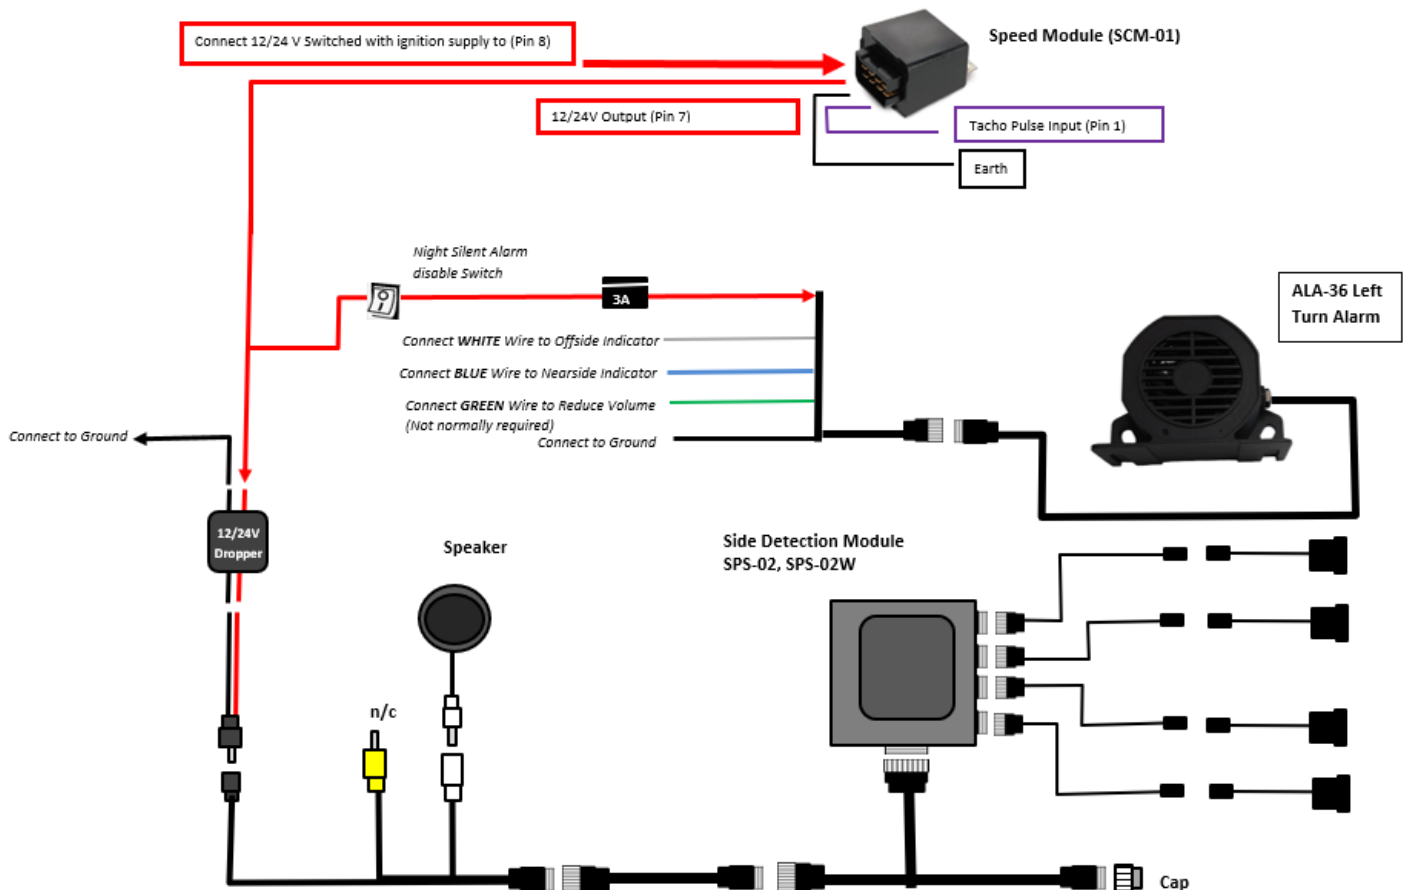

Connecting Stand Alone Side Protection System through GPS Speed Module

Connecting Stand Alone Side Protection System through SCM-01

Connecting Stand Alone Side Protection System through DVR GPS Speed Output