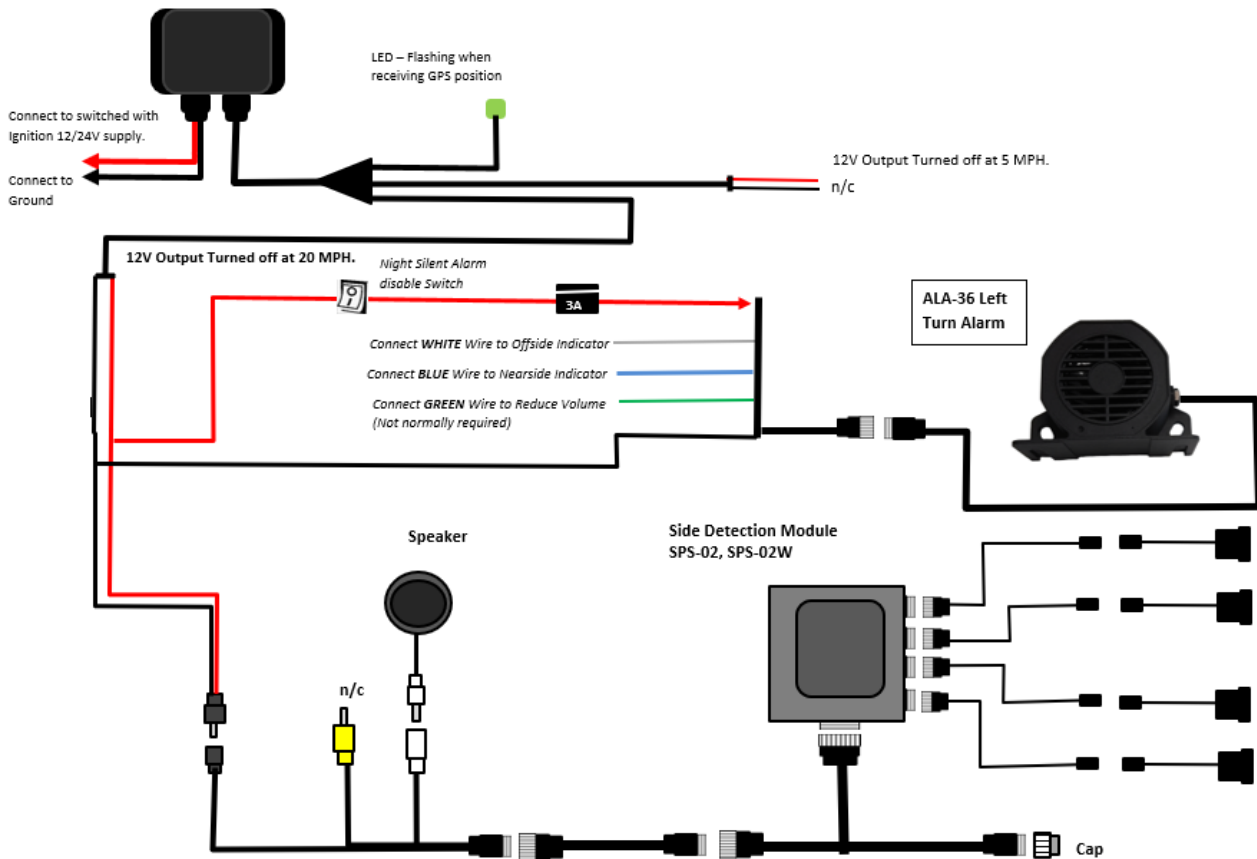

Connecting Stand Alone Side Protection System through GPS Speed Module

Connecting Stand Alone Side Protection System through SCM-01

Connecting Stand Alone Side Protection System through DVR GPS Speed Output